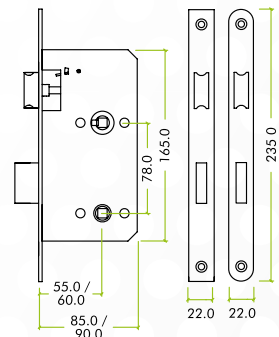

TECHNICAL SPECIFICATION SHEET

VDL7860 / 60-R

VDL7860-PCW / VDL7860-R-PCW

SSS PSS PVDG PVDB PVDBZ PVDBLK PCB PCW

SPECIFICATION

- 60mm backset
- Square & radius profile forends
- SS304 two-piece forend (22 x 235mm)
- SS304 latch & double throw deadbolt
- Grip tight follower
- BS EN 12209 : 2003 Grade 3

BS EN 12209 : 2003 Grade 3

SUITABILITY

STANDARDS

TECHNICAL

CODE	DESCRIPTION	FINISH
VDL7860 / 60-R / -SSS	DIN Bathroom lock - 78mm c/c (Square & Radius)	Satin Stainless Steel
VDL7860 / 60-R / -PSS	DIN Bathroom lock - 78mm c/c (Square & Radius)	Polished Satin Stainless
VDL7860 / 60-R / -PVDG	DIN Bathroom lock - 78mm c/c (Square & Radius)	PVD Gold
VDL7860 / 60-R / -PVDB	DIN Bathroom lock - 78mm c/c (Square & Radius)	PVD Satin Brass
VDL7860 / 60-R / -PVDBZ	DIN Bathroom lock - 78mm c/c (Square & Radius)	PVD Satin Bronze
VDL7860 / 60-R / -PVDBLK	DIN Bathroom lock - 78mm c/c (Square & Radius)	PVD Black
VDL7860 / 60-R / -PCB	DIN Bathroom lock - 78mm c/c (Square & Radius)	Powder Coat Black
VDL7860 / 60-R / -PCW	DIN Bathroom lock - 78mm c/c (Square & Radius)	Powder Coat White